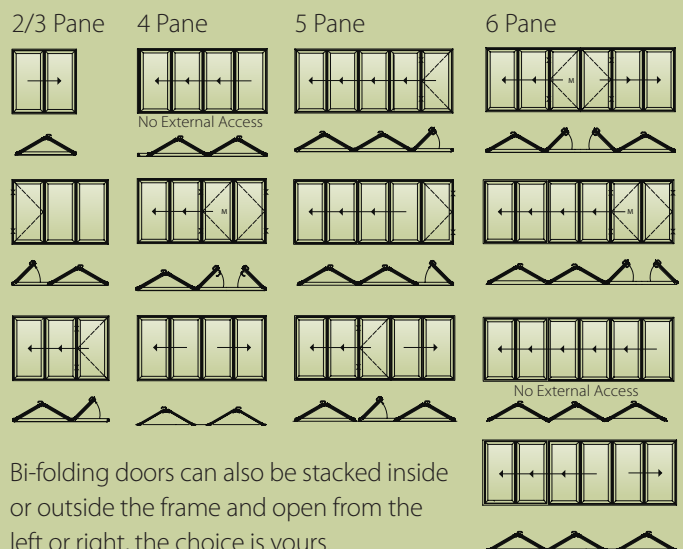

Stunning Bi-fold Doors

Bi-fold doors are typically a set of 2 or more standard size glass doors that open in a concertina style and neatly fold flat when open. Unlike a sliding patio door that remains only half open, bi-fold doors fully open to seamlessly connect your living space with your terrace, patio or garden.

Our sleek aluminium framed bi-fold doors come in a range of contemporary colours and are designed to complement your home. Super energy efficient, they will keep the heat in and reduce outside noise levels whilst still leaving a stunning impression.

Stylish and perfectly engineered

Made to measure in our state of the art facility

Bi-folding doors can also be stacked inside or outside the frame and open from the left or right, the choice is yours.