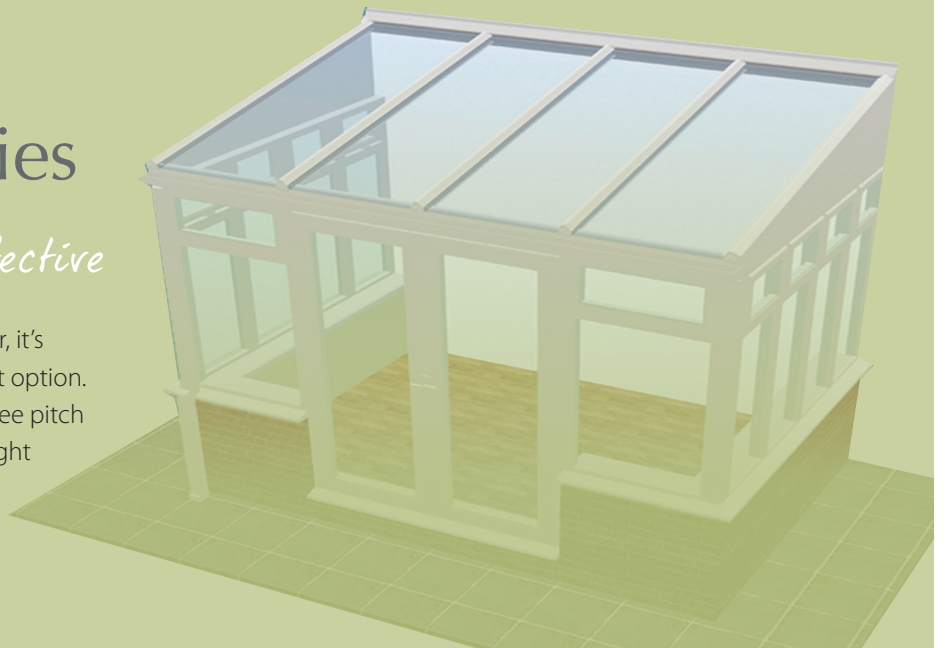

We are here to help you every step of the way

Victorian Conservatories

Elegant and traditional style

Victorian conservatories offer a traditional look; they tend to have three or five facets to the front elevation, and ornate detailing along the ridge of the apex roof.

This is by far the most popular style, the square shape will give you maximum internal space and versatility when positioning doors etc. The vaulted roof gives you a real sense of space. A popular option is to build the walls higher on one side, with a row of windows on top to provide wall space to hang a TV and to give privacy from neighbours.

Gable Conservatories

Add luxury, space and value to your home

This style features a flat Gable frame to the front elevation, which gives you the opportunity to make a real statement with an attractive bespoke design. This design is perfect if you opt for blinds as all of the roof glass units are rectangular in shape; fitting blinds to Edwardian and Victorian Conservatories can be complicated and expensive.

Lean-To Conservatories

Stylish and cost effective

The Lean-to is still incredibly popular, it's simplicity makes this the lowest cost option. This style is available with a 2.5 degree pitch which makes it ideal if you have height restrictions. It is also widely used where there are adjoining walls.