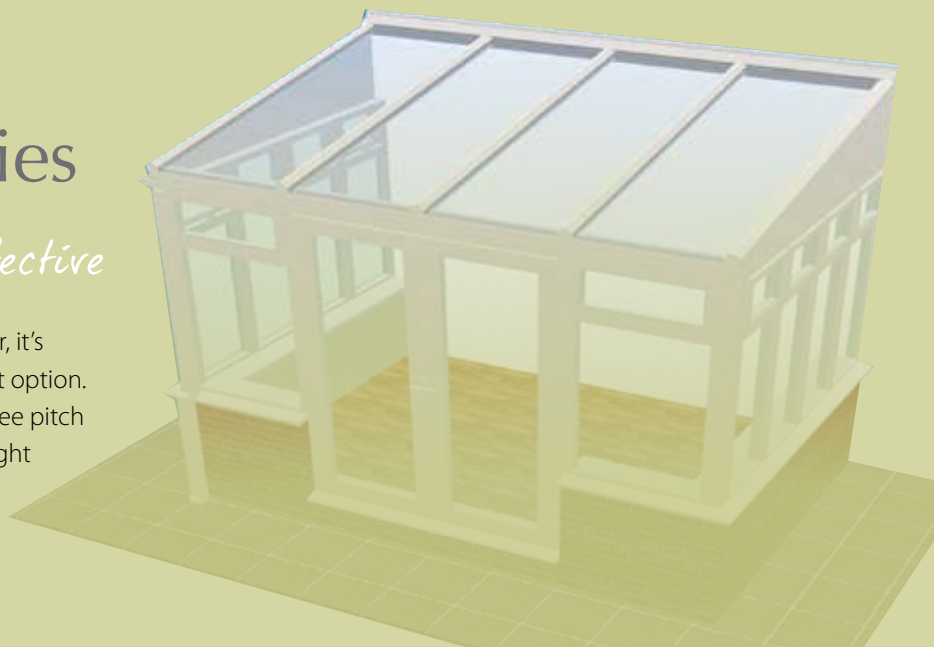

## Victorian Conservatories

*Elegant and traditional style*

Victorian conservatories offer a traditional look; they tend to have three or five facets to the front elevation, and ornate detailing along the ridge of the apex roof.

## Gable Conservatories

*Add luxury, space and value to your home*

This style features a flat Gable frame to the front elevation, which gives you the opportunity to make a real statement with an attractive bespoke design. This design is perfect if you opt for blinds as all of the roof glass units are rectangular in shape; fitting blinds to Edwardian and Victorian Conservatories can be complicated and expensive.

For extra peace of mind all our installations have insurance backed guarantees

Our high quality lean-to conservatories are the most competitively priced options and an ideal option where there are height restrictions around your home

## Lean-To Conservatories

*Stylish and cost effective*

The Lean-to is still incredibly popular, it's simplicity makes this the lowest cost option. This style is available with a 2.5 degree pitch which makes it ideal if you have height restrictions. It is also widely used where there are adjoining walls.