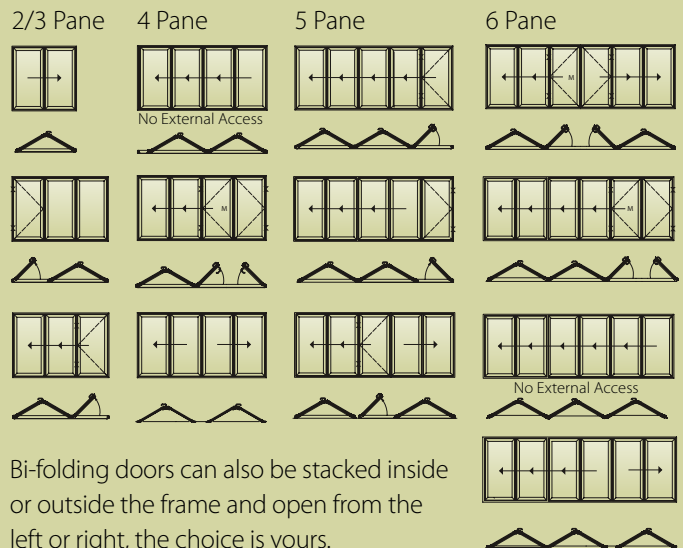

Bi-fold Doors

Bi-fold doors are typically a set of 2 or more standard size glass doors that open in a concertina style and neatly fold flat when open. Unlike a sliding patio door that remains only half open, bi-fold doors fully open to seamlessly connect your living space with your terrace, patio or garden.

Our sleek aluminium framed bi-fold doors come in a range of contemporary colours and are designed to complement your home. Super energy efficient, they will keep the heat in and reduce outside noise levels whilst still leaving a stunning impression.

Stylish and perfectly engineered

Made to measure in our state of the art facility