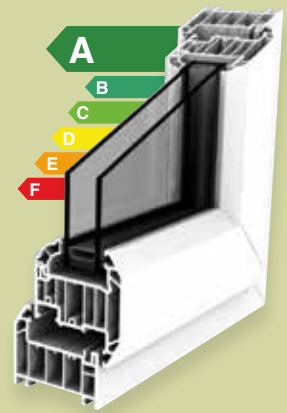

Why choose Otter Windows?

We have built a reputation for high quality products, professional service and value for money. Our dedicated team are all local residents who are passionate about the area and take pride in seeing it flourish through stylish, secure and energy efficient windows, doors and conservatories.

A lot of our business has been a result of recommendations by satisfied customers

Quality without Compromise

We specialise in making homes like yours more secure, more energy efficient and more beautiful. We achieve this by using expert installers to fit British-made products to an exceptional standard. The products we install are high quality, well tested and well trusted by our thousands of happy customers. Our track record proves that 'to replace really can be to upgrade'. Our products put the elegance into energy efficiency, the style into security and a lifetime of enjoyment into high performance.

So whether you're looking for more of a wow factor, better security, lower heating bills, or to add more value to your home, we'll help you achieve your aims.

Take a look to find out how we can help transform your home.